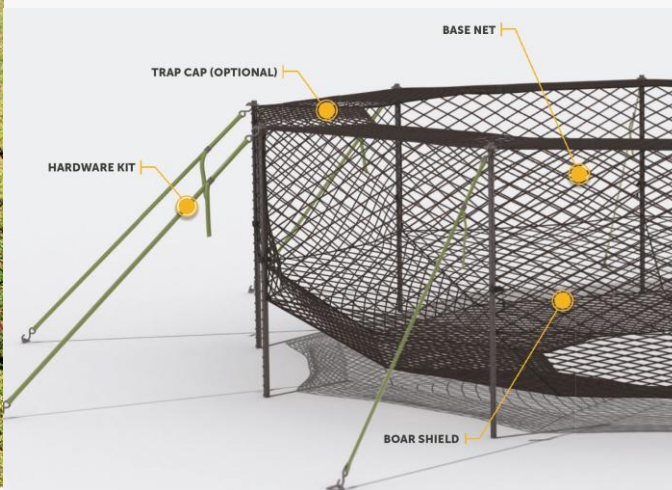

FOOT TRAPS

We stock a variety of foot traps & accessories; Jakes, Bridger, Victor & Minnesota Brands!

LURES, URINE & ACCESSORIES

We stock a wide range of lures and Urines such as: Mark June, Dunlap's, Carman, WCS & much more! Plus, trap accessories such as trap setter, sod busters, diggers, chain rigs.

We stock a wide range of American lures from professional trappers. All lures, baits and urines are treated to prevent to spread of disease.

PIG BRIG

The Pig Brig Trap System is a revolutionary, lightweight, effective solution for controlling and removing invasive feral pigs. Unlike traditional metal traps, Pig Brig is designed for quick deployment, continuous catch, and low maintenance, offering a smarter, more efficient way to reduce wild pig populations and the costly damage they cause. – IT'S A TRAP NOT A PEN!