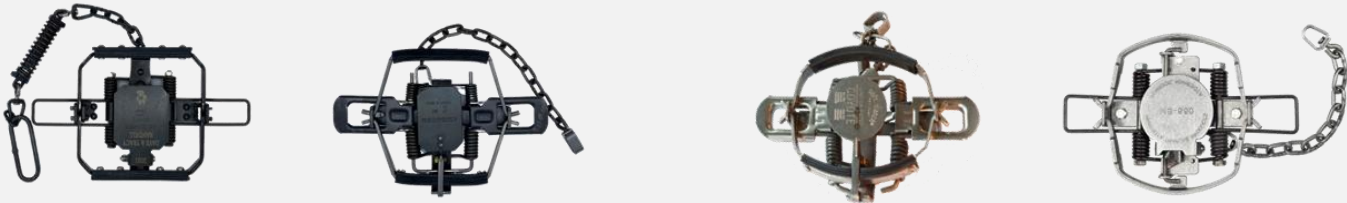

LURES, URINE & ACCESSORIES

We stock a wide range of lures and Urines such as: Mark June, Dunlap's, Carman, WCS & much more! Plus, trap accessories such as trap setter, sod busters, diggers, chain rigs.