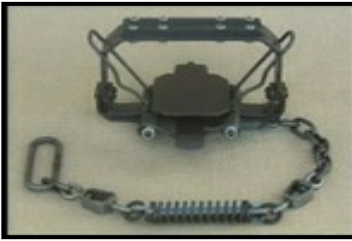

RPT260 Rabbit / Possum

Our RPT260 is suitable for Rabbits, Possums & Rodents, is foot paddle activated with locking mechanism to prevent escapes. Size: 600 x 260 x 240mm

Havahart Folding Traps

1088 suits Rabbits, Bandicoots, Possums or 1089 suits cats.

**CUSTOM
MODIFICATIONS
&
PERSONALISED
NAME PLATES**

TRU CATCH 48F (Imported)

A Large collapsible dog trap, will suit up to a Gernam Sheperd size dog. Mig welded & powder coated. Wheel kits available - See below.

Set Up - 1210 x 510 x 640 mm
Folded - 1210 x 510 x 160 mm

Pigeon Trap PT385

Catch multiple pigeons at a time. Or try our new larger collapsible version.

Animal Control & Trapping

SOFT CATCH FOOT TRAPS

Jakes