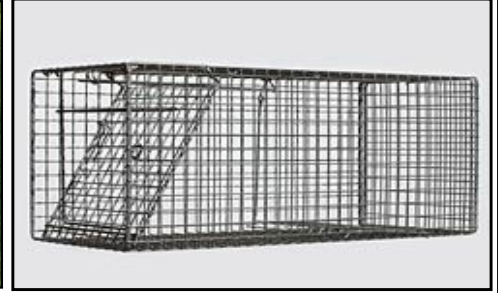

OUR TRAP RANGE

CSD310 / CSD310R

Our Spring door Standard or Rear door cat trap. Foot paddle activation, built to last. Custom name plates available on request. Size: 720 x 310 x 310 mm

KC310 Kitty Crush

Ideal for transporting animals, poly carbonate end available for scanning. Fits our CSD310 perfectly to transfer animals easily. Size 720 x 310 x 310mm

CSD440 Super Cat/Bush Turkey

The Standard CSD310 has been upsized to suit LARGER, feral cats & bush turkeys. Size: 820 x 440 x 380mm

FSD440 FOX TRAP

Unique super fast, barn door design with locking mechanism to prevent animal escape. Options of removable rear door or additional length (1030mm). Size: 820 x 440 x 380 mm

RPT260 Rabbit / Possum

Our RPT260 is suitable for Rabbits, Possums & Rodents, is foot paddle activated with locking mechanism to prevent escapes. Size: 600 x 260 x 240mm

Havahart Folding Traps

1088 suits Rabbits, Bandicoots, Possums or 1089 suits cats.