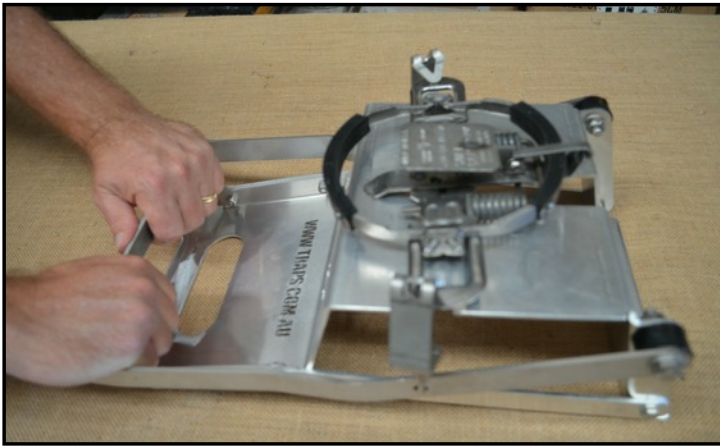

Ezy Set Trap Setter!

Light weight trap setter that suits all sizes of traps.

Takes the hard work out of setting your traps, also makes cleaning & maintenance so much easier.

LARGE RANGE OF GENUINE AMERICAN LURES & URINES

We have a large range of high performance authentic lures & urines, all treated to prevent the spread of disease. Suitable for dogs, foxes, cats & pigs.

Go to www.traps.com.au for further details